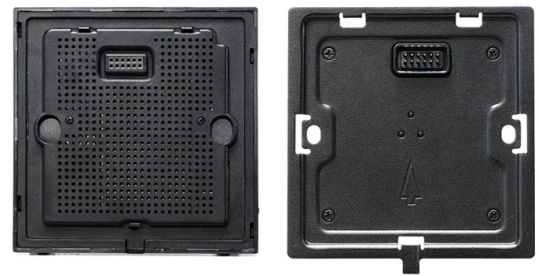

# 4 Inch Touch Panel

Designed for Nice Elan Systems

-  +1 949 880 7109
-  [info@innovo.net](mailto:info@innovo.net)
-  <https://innovo.net>

System	
Dimensions	86mm*86mm*37mm
Display Size	4 Inch
CPU	Quad Core A35, 1.5Ghz
Resolution	480*480
Touch Panel	5 Points Capacitive Touch Panel, IPS
Network	
WiFi	802.11b/g/n
Ethernet	10M/100M with POE
I/O Ports	
RJ45	10M/100M with POE
RS485	2 Pin
Features	
Microphone	Dual Mic Built In
Speaker	Built in 1W
Light Sensor	Yes
Cooling	Fanless Air-Cooled
Supported Media	
Video	MOV 1080P / AVI / WMV / RM / RMVB / 3GP / MKV / MP4 / ASF / VOB
Audio	MP3 / WMA / WAV / AAC / FLAC / OGG
Details	
Camera	No
Battery	No
Mount	In Wall with T86 Box
Power	POE IEEE 802.3af or Better
Working Temp	.5 - 70 C
Color	Black
Supported Features	
Intercom	Yes
Video Conference	No
Warranty	1 Year
Viewer Tabs	All Elan Tabs Supported (Viewer license required)