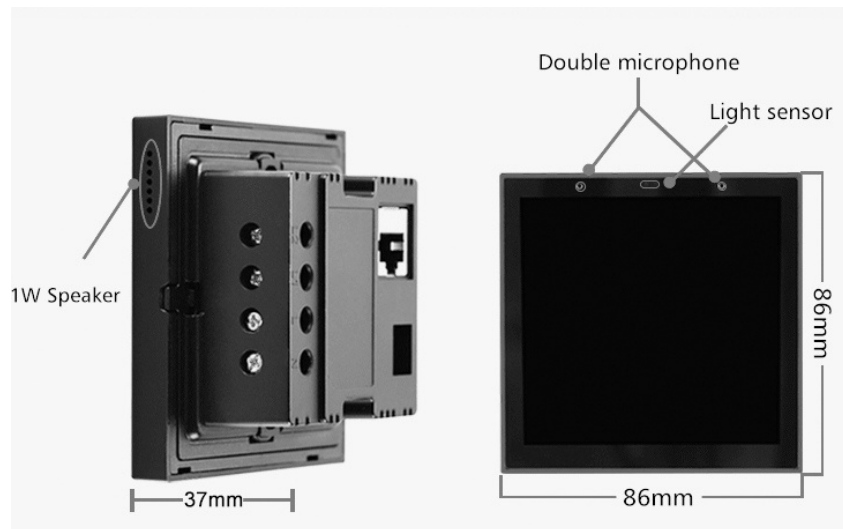

## NEW DEVICE

# 4 Inch Touch Panel

Designed for Nice Elan Systems

-  +1 949 880 7109
-  [info@innovo.net](mailto:info@innovo.net)
-  <https://innovo.net>

System	
Dimensions	86mm*86mm*37mm
Display Size	4 Inch
CPU	Quad Core A35, 1.5Ghz
Resolution	480*480
Touch Panel	5 Points Capacitive Touch Panel, IPS
Network	
WiFi	802.11b/g/n
Ethernet	10M/100M with POE
I/O Ports	
RJ45	10M/100M with POE
RS485	2 Pin
Features	
Microphone	Dual Mic Built In
Speaker	Built in 1W
Light Sensor	Yes
Cooling	Fanless Air-Cooled
Supported Media	
Video	MOV 1080P / AVI / WMV / RM / RMVB / 3GP / MKV / MP4 / ASF / VOB
Audio	MP3 / WMA / WAV / AAC / FLAC / OGG
Details	
Camera	No
Battery	No
Mount	In Wall with T86 Box
Power	POE IEEE 802.3af or Better
Working Temp	.5 - 70 C
Color	Black
Supported Features	
Intercom	Yes
Video Conference	No
Warranty	1 Year
Viewer Tabs	All Elan Tabs Supported (Viewer license required)